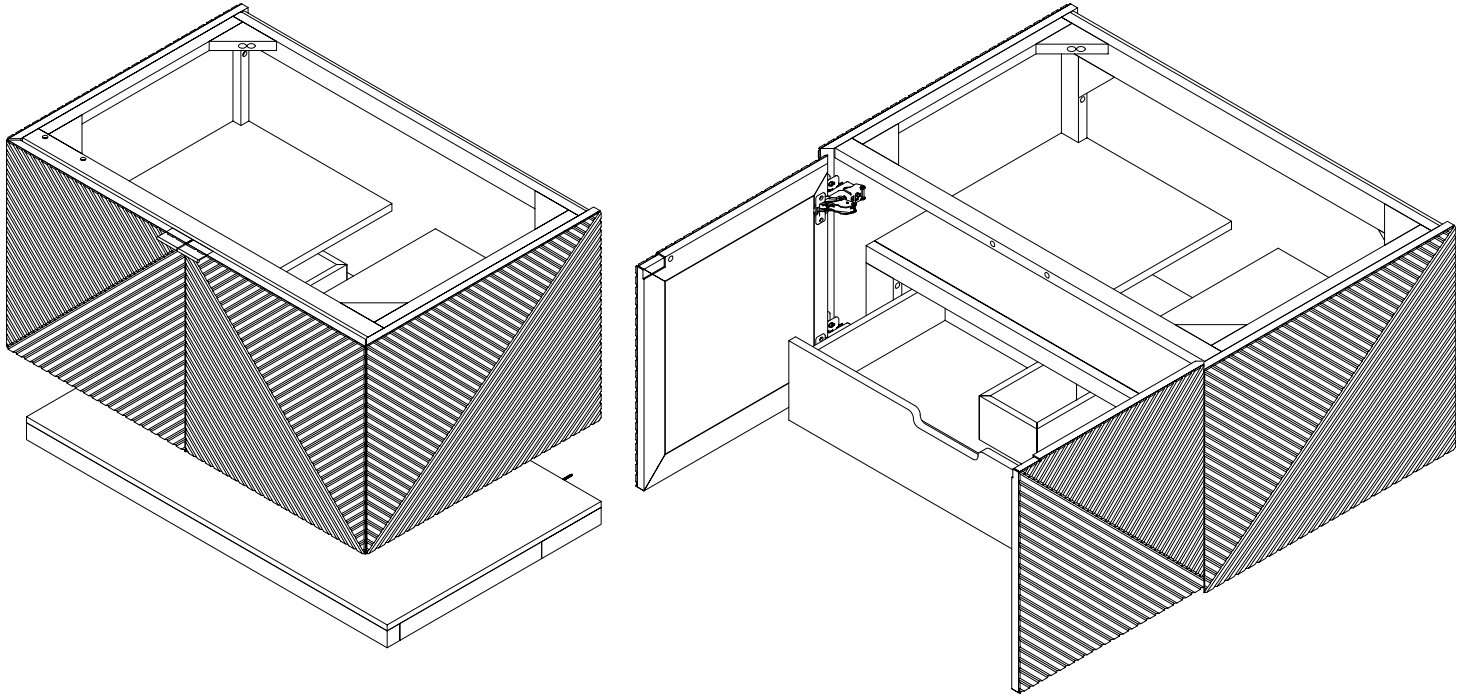

36" Marcello Single Vanity

D200-V36-CSN

Details and Features

Solids: Poplar
Veneers: Acacia
Panels: Marine MDF
Installation Type: Wall Mount
Number of Doors: 2
Number of Drawers: 1 (internal)
Shelves: 1 (fixed) (internal)
Shelves: 1 floating
Assembly Required: No
Drawer Boxes: Acacia veneers over Marine MDF
English Dovetail joinery
Aluminum Laminate Drawer Liners
Hardware Finish: Champagne Brass
Full Extension, Soft Close Glides
European Soft Close Hinges
Vanity Top: Optional 3cm Tops available
Number of Basins: 1
(included with optional countertop purchase)

Dimensions

Cabinet Width: 35-13/16" (910mm)
Cabinet Depth: 23-7/26" (594.6 mm)
Height: 17-15/16" (455)
Rough-In: 23-1/8" (587mm)
Requires a compact, bottle-style trap
Shelf Width: 35-13/16" (910mm)
Shelf Depth: 21-1/4" (540mm)
Shelf Height: 1-15/16" (50mm)

36" Marcello Single Vanity

D200-V36-CSN

All dimensions and specifications are nominal and may vary. Use actual products for accuracy in critical situations. Diagrams are of cabinets only – James Martin Optional Countertops and sinks are not shown.

36" Marcello Single Vanity

D200-V36-CSN