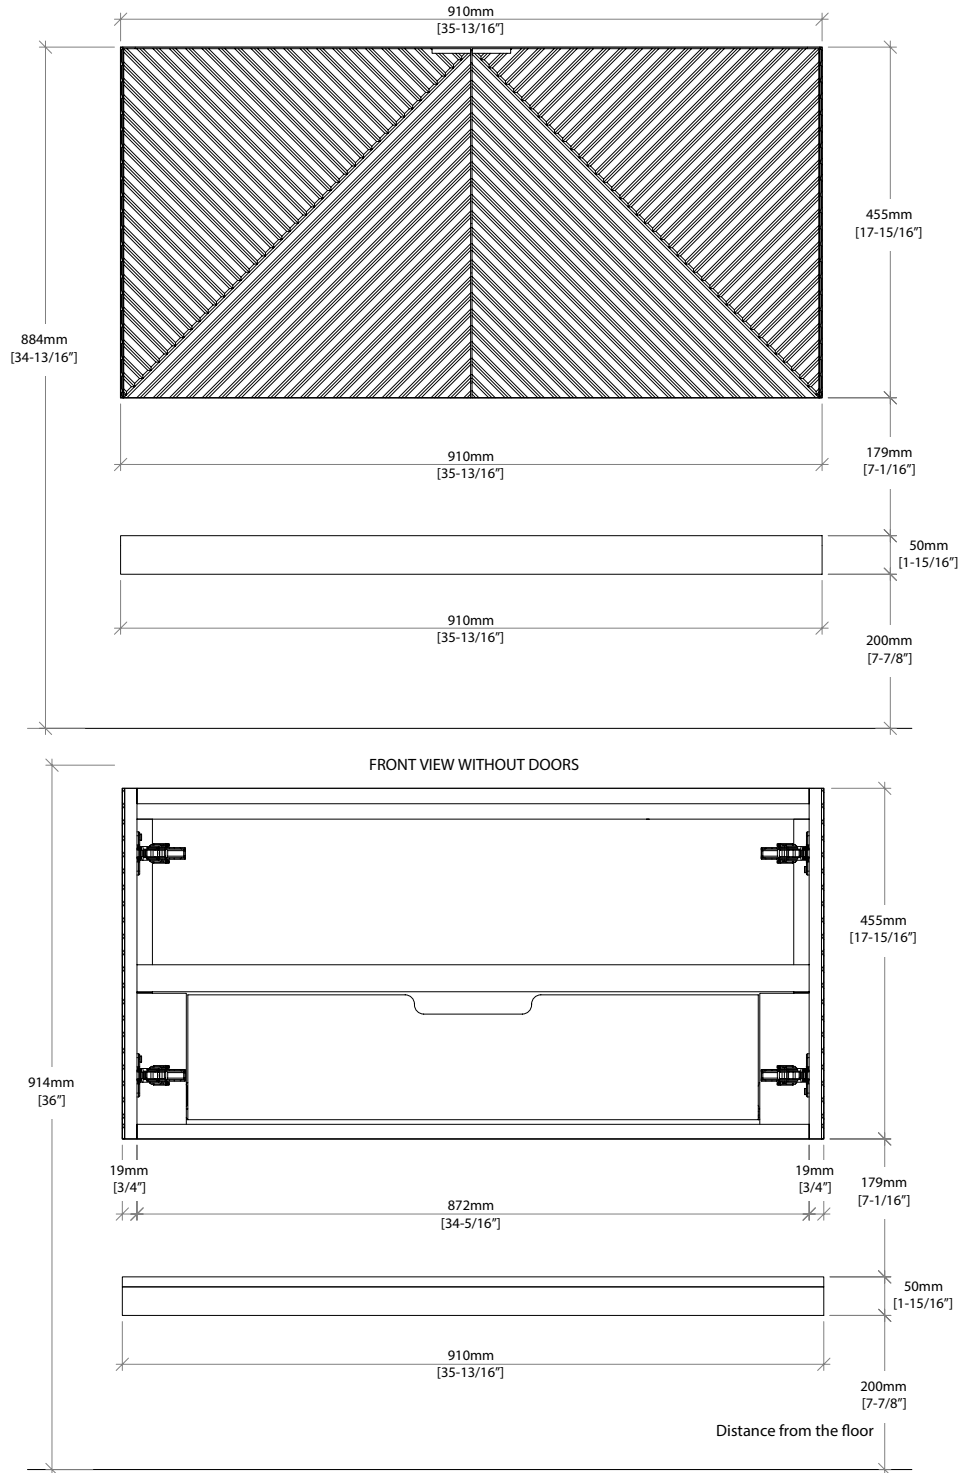

36" Marcello Single Vanity

D200-V36-CSN

Details and Features

Solids: Poplar
Veneers: Acacia
Panels: Marine MDF
Installation Type: Wall Mount
Number of Doors: 2
Number of Drawers: 1 (internal)
Shelves: 1 (fixed) (internal)
Shelves: 1 floating
Assembly Required: No
Drawer Boxes: Acacia veneers over Marine MDF
English Dovetail joinery
Aluminum Laminate Drawer Liners
Hardware Finish: Champagne Brass
Full Extension, Soft Close Glides
European Soft Close Hinges
Vanity Top: Optional 3cm Tops available
Number of Basins: 1
(included with optional countertop purchase)

Dimensions

Cabinet Width: 35-13/16" (910mm)
Cabinet Depth: 23-7/26" (594.6 mm)
Height: 17-15/16" (455)
Rough-In: 23-1/8" (587mm)
Requires a compact, bottle-style trap
Shelf Width: 35-13/16" (910mm)
Shelf Depth: 21-1/4" (540mm)
Shelf Height: 1-15/16" (50mm)

36" Marcello Single Vanity

D200-V36-CSN

All dimensions and specifications are nominal and may vary. Use actual products for accuracy in critical situations. Diagrams are of cabinets only – James Martin Optional Countertops and sinks are not shown.