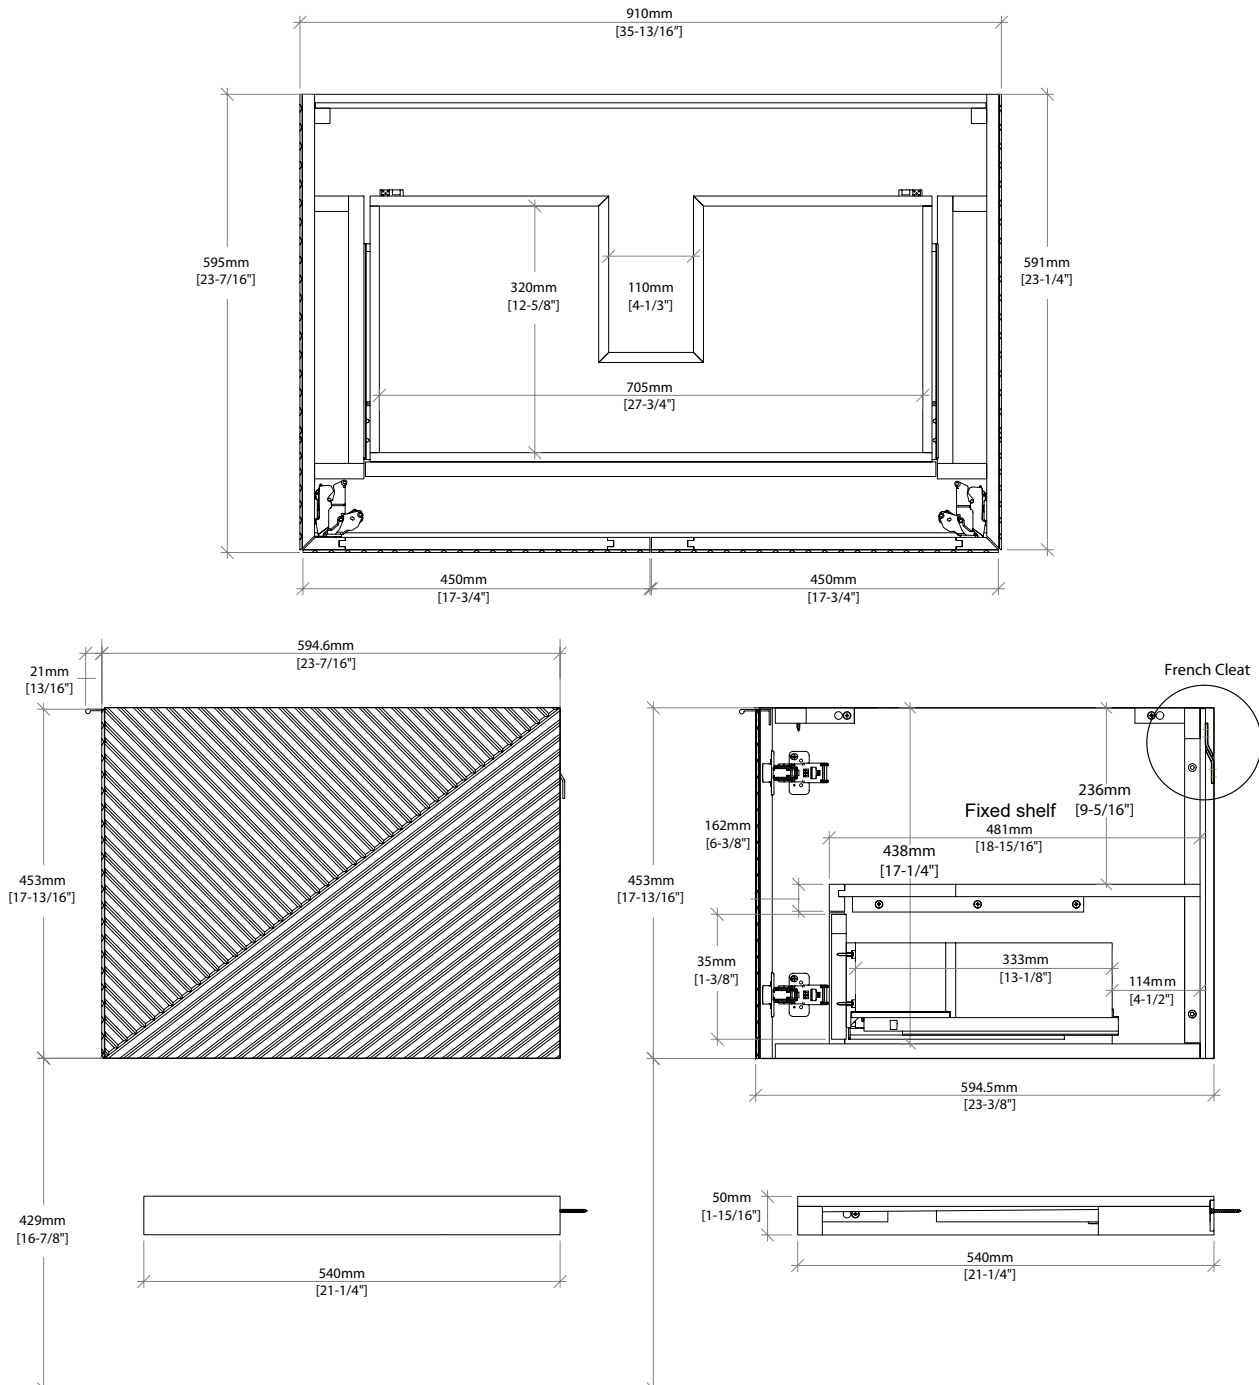

36" Marcello Single Vanity

D200-V36-CSN

Details and Features

Solids: Poplar
Veneers: Acacia
Panels: Marine MDF
Installation Type: Wall Mount
Number of Doors: 2
Number of Drawers: 1 (internal)
Shelves: 1 (fixed) (internal)
Shelves: 1 floating
Assembly Required: No
Drawer Boxes: Acacia veneers over Marine MDF
English Dovetail joinery
Aluminum Laminate Drawer Liners
Hardware Finish: Champagne Brass
Full Extension, Soft Close Glides
European Soft Close Hinges
Vanity Top: Optional 3cm Tops available
Number of Basins: 1
(included with optional countertop purchase)

Dimensions

Cabinet Width: 35-13/16" (910mm)
Cabinet Depth: 23-7/26" (594.6 mm)
Height: 17-15/16" (455)
Rough-In: 23-1/8" (587mm)
Requires a compact, bottle-style trap
Shelf Width: 35-13/16" (910mm)
Shelf Depth: 21-1/4" (540mm)
Shelf Height: 1-15/16" (50mm)

36" Marcello Single Vanity

D200-V36-CSN

All dimensions and specifications are nominal and may vary. Use actual products for accuracy in critical situations. Diagrams are of cabinets only – James Martin Optional Countertops and sinks are not shown.